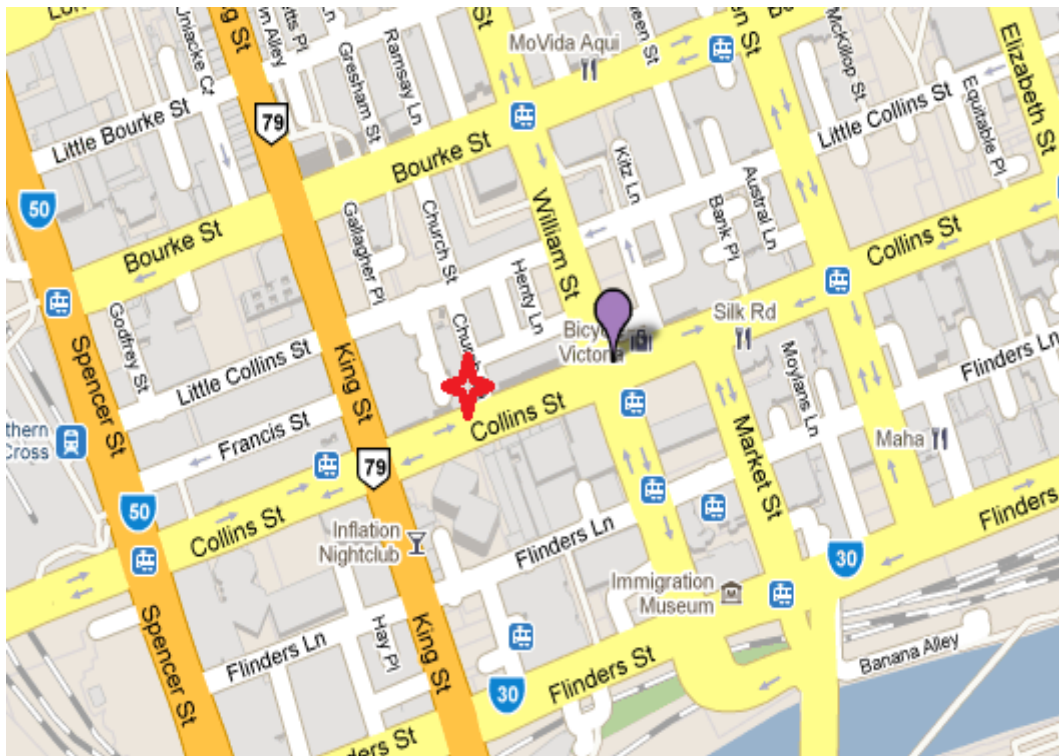

## Parking

Wilson Parking 425 Flinders Lane, (03) 9224 0301

Asia Pacific Exchange Tower, 530 Little Collins Street, Melbourne

## Train

Saxons is situated in a prominent position close to Spencer Street Station and Flinders Street Station.

## Tram

The tram stop is just one block up from the building. Numerous trams travel along Collins Street trams 31, 109 and 112.